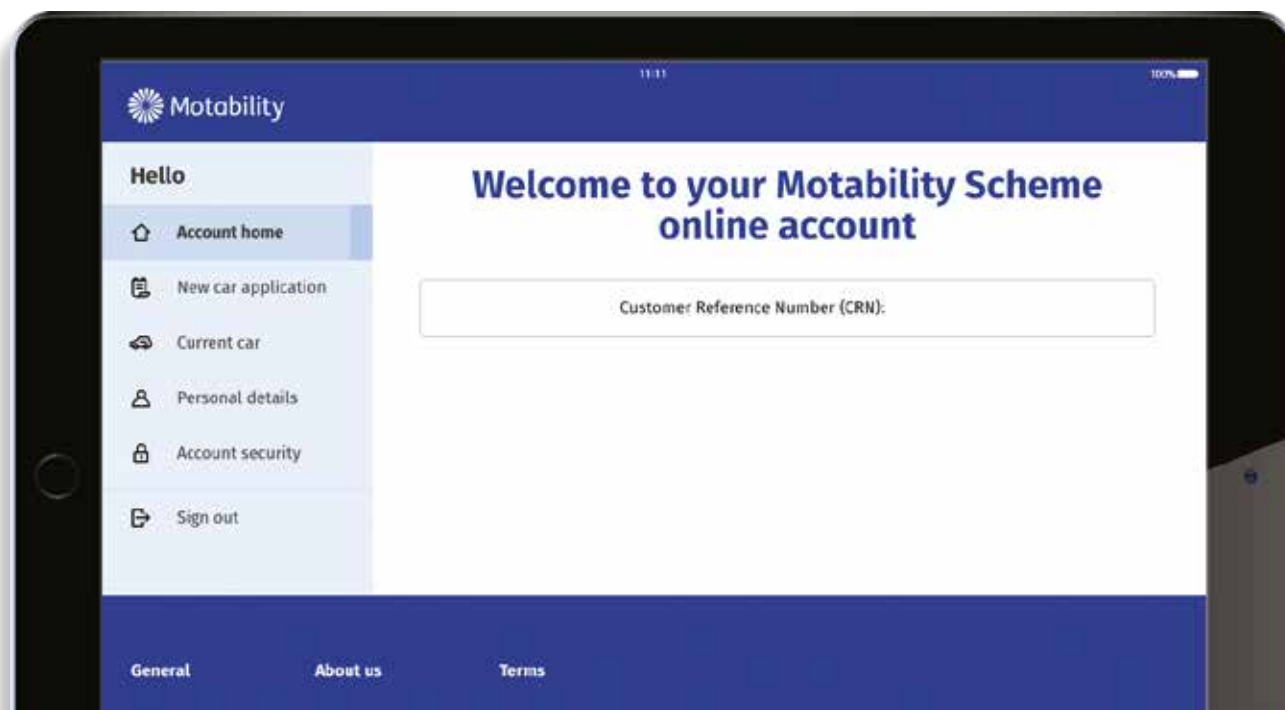

# Motability Scheme online account

If you have an online account, the following great benefits will help you as you approach the end of your lease:

- See your lease end date. You can order your next scooter or powered wheelchair three months before this date.
- Find your dealer's contact details – useful if you need to arrange any repairs before you hand your scooter or powered wheelchair back.
- Save your bank details to get payments faster. We'll then send payments like the End of Contract Payment and New Product Payment in just a few days by bank transfer, rather than a few weeks by cheque.
- Access the Direct Line Motability (DLM) insurance portal, where you can download your insurance documents and raise a new claim.
- Easily check and update personal information such as your address, phone number and email address.

We're also continuously adding new features to the online account, so keep signing-in to see what's new.

Log in or create your account now  
[motability.co.uk/account](https://motability.co.uk/account)